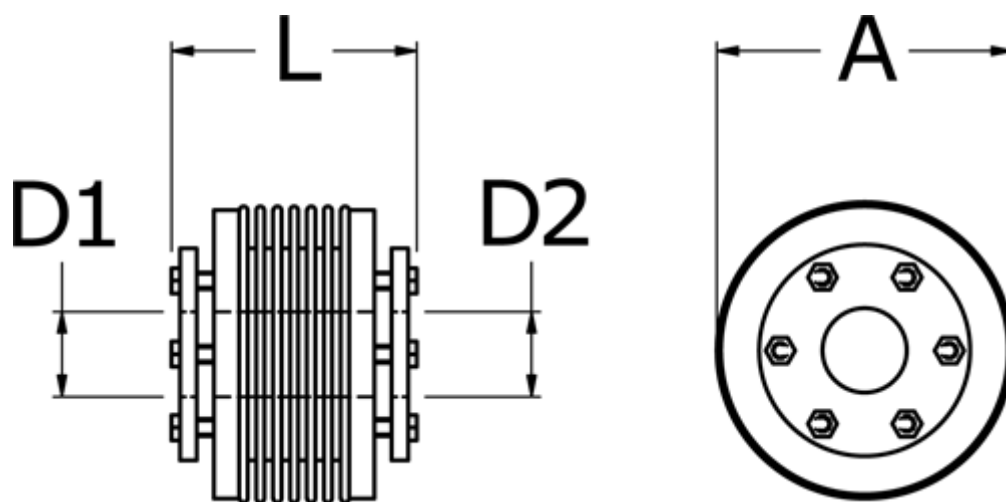

# Data Sheet

Article number: 3330500600732525

Description: Bellow coupling type 5 size60  
Length 73 mm, bore 25/25 mm

## Measures

A	= 66
D1	= 25
D2	= 25
L	= 73
Nom. torque NM (Tkn)	= 60